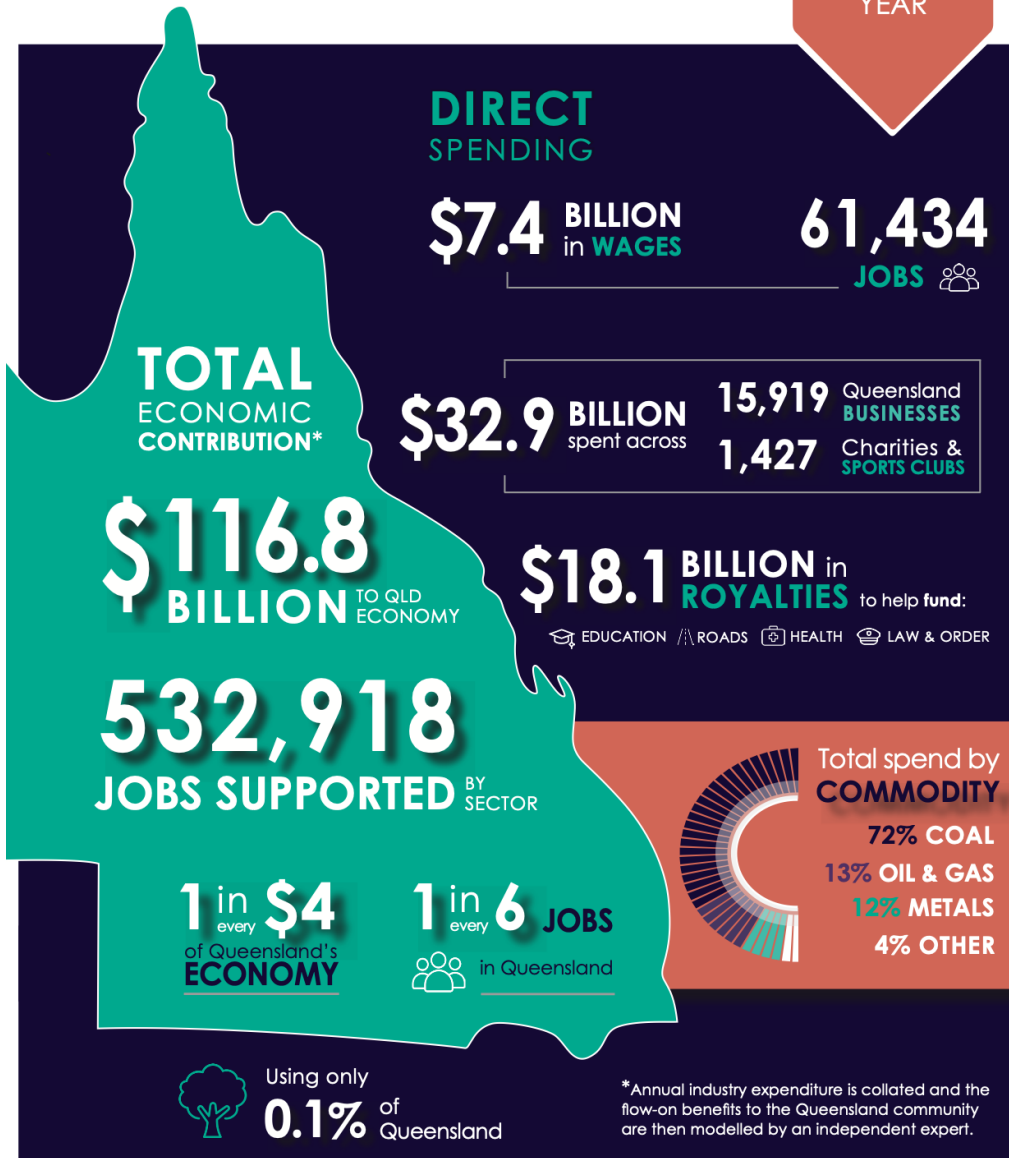

Presenter

JANETTE HEWSON
Chief Executive Officer
Qld Resources Council

Q What are resources worth to QUEENSLAND?

What are resources worth to CENTRAL HIGHLANDS?

Administrative Officer, Carmont

MAJOR PROJECTS

Working Dinners