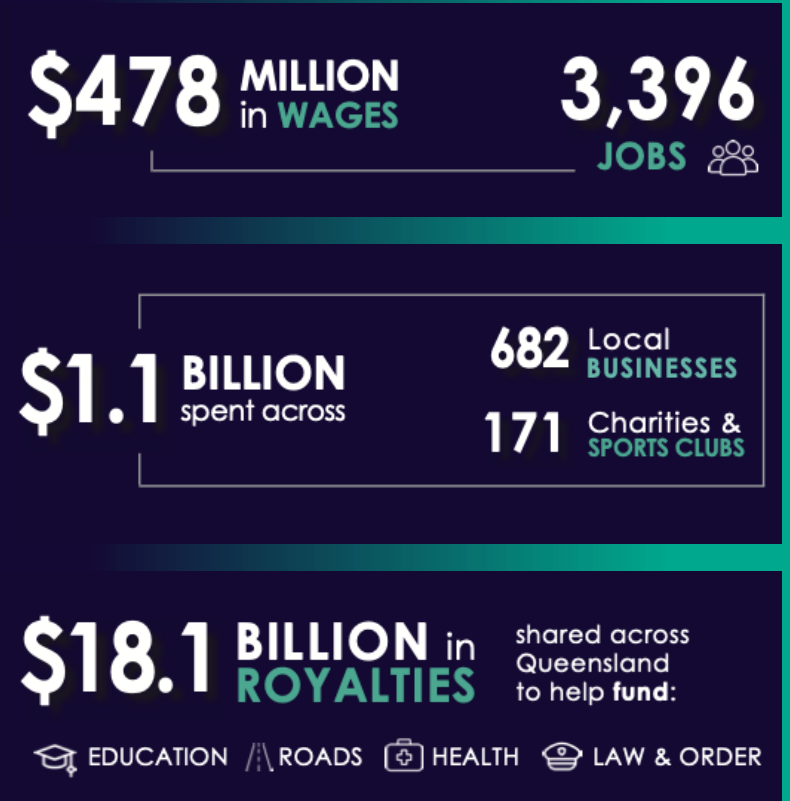

Presenter

JANETTE HEWSON
Chief Executive Officer
Qld Resources Council

Q What are resources worth to QUEENSLAND?

What are resources worth to CENTRAL HIGHLANDS?

Administrative Officer, Carmont

MAJOR PROJECTS

Working Dinners